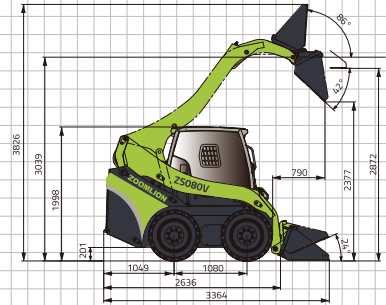

SKID STEER LOADER ZS080V

	Items	ZS080V
Working Performance	Operating Weight	2850 kg
	Rated Load	837 kg
	Standard Capacity	0.4 m³
	Max. Traveling Speed	11 km/h
	Boom Breakout Force	16.5 kN
	Bucket Breakout Force	18.5 kN
Engine	Manufacturer	KUBOTA
	Model	V2403-M
	Power	36.5 kW / 2700 rpm
	Displacement	2.434 L
	Emission Standard	EU stage IIIA
Dimensions	Length	3364 mm
	Width	1725 mm
	Height	1998 mm
	Turning Radius	1968 mm
	Wheelbase	1080 mm
	Track Gauge	1630 mm
Operating Range	Max. Operating Altitude	3826 mm
	Dumping Height	2377 mm
	Dumping Reach	790 mm

ZOOMLION

Zoomlion Heavy Industry Science & Technology Co.,Ltd.

Add: No.361, South Yinpen Road, Changsha, Hunan Province, P.R.China 410013

Email: earthmoving@zoomlion.com

Copyright©2023 Zoomlion. All rights reserved. Reproduction and copying of any part of contents is not allowed for any purposes without Zoomlion's approval.