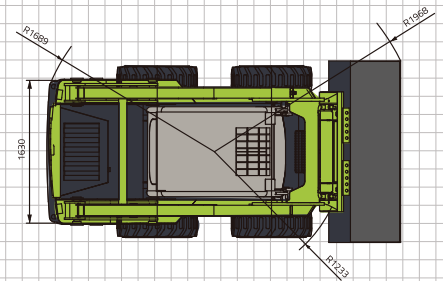

SKID STEER LOADER ZS080V

	Items	ZS080V
Working Performance	Operating Weight	2850 kg
	Rated Load	837 kg
	Standard Capacity	0.4 m³
	Max. Traveling Speed	11 km/h
	Boom Breakout Force	16.5 kN
	Bucket Breakout Force	18.5 kN
Engine	Manufacturer	KUBOTA
	Model	V2403-M
	Power	36.5 kW / 2700 rpm
	Displacement	2.434 L
	Emission Standard	EU stage IIIA
Dimensions	Length	3364 mm
	Width	1725 mm
	Height	1998 mm
	Turning Radius	1968 mm
	Wheelbase	1080 mm
	Track Gauge	1630 mm
Operating Range	Max. Operating Altitude	3826 mm
	Dumping Height	2377 mm
	Dumping Reach	790 mm

ZOOMLION

Zoomlion Heavy Industry Science & Technology Co.,Ltd.

Add: No.361, South Yinpen Road, Changsha, Hunan Province, P.R.China 410013

Email: earthmoving@zoomlion.com

Copyright©2023 Zoomlion. All rights reserved. Reproduction and copying of any part of contents is not allowed for any purposes without Zoomlion's approval.